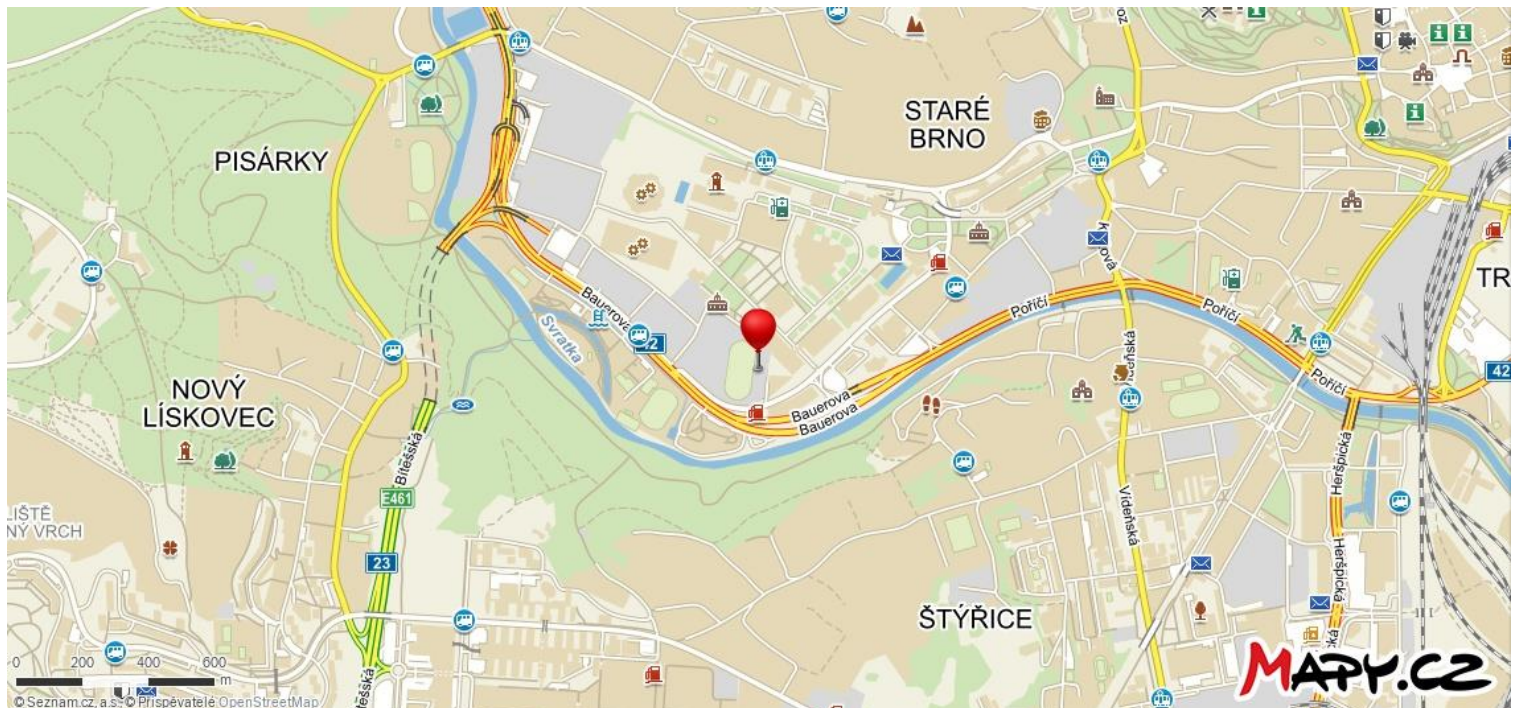

TOTAL – 4 620,-Euro

Directions:

Velodrom location: Krizkovskeho (Bauerova) 22, Brno

GPS: 49°11'4.92"N 16°34'47.37"E

Recommended hotel:

Quality Hotel Exhibition Center****

Křížkovského 20, 603 00 Brno

Q-Hotels.cz